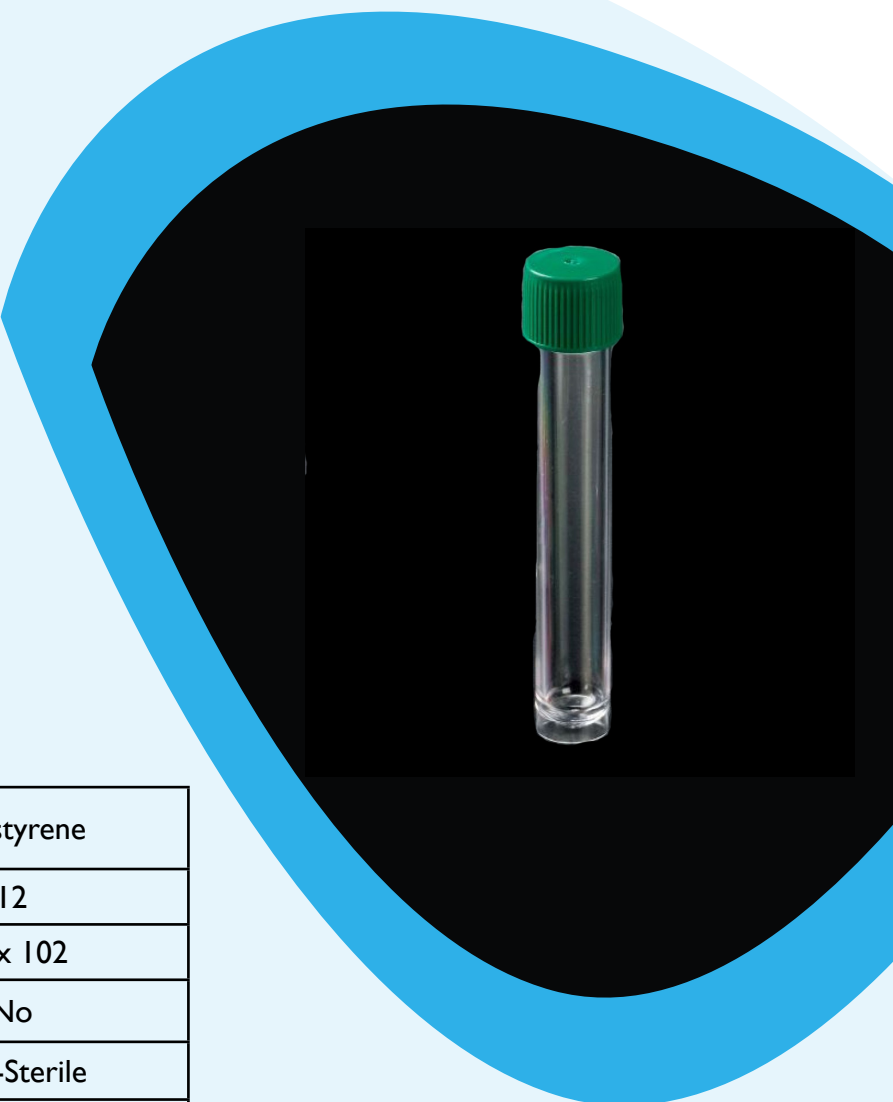

Deltalab EUROTUBO 12ml Round Bottom Screw Cap Tubes (Polystyrene)

Product Code: 301402

Brand: Deltalab

Made of transparent polystyrene, Deltalab's EUROTUBO 12ml Round Bottom Screw Tubes (Polystyrene) feature a green cap made of high density polyethylene. The external skirt allows the tubes to remain free-standing. Each tube is supplied screwed.

Specifications:

Description	Polystyrene
Recommended Volume (ml)	12
Dimensions (mm)	15 x 102
Autoclavable	No
Sterility	Non-Sterile
Max. Volume (ml)	14.4
External Cap (Ø mm)	20.9
External Tube (Ø mm)	16.3
Internal Tube (Ø mm)	14.4
Length with Cap (Ø mm)	103.9
Length without Cap (Ø mm)	102.5
Quantity	1500