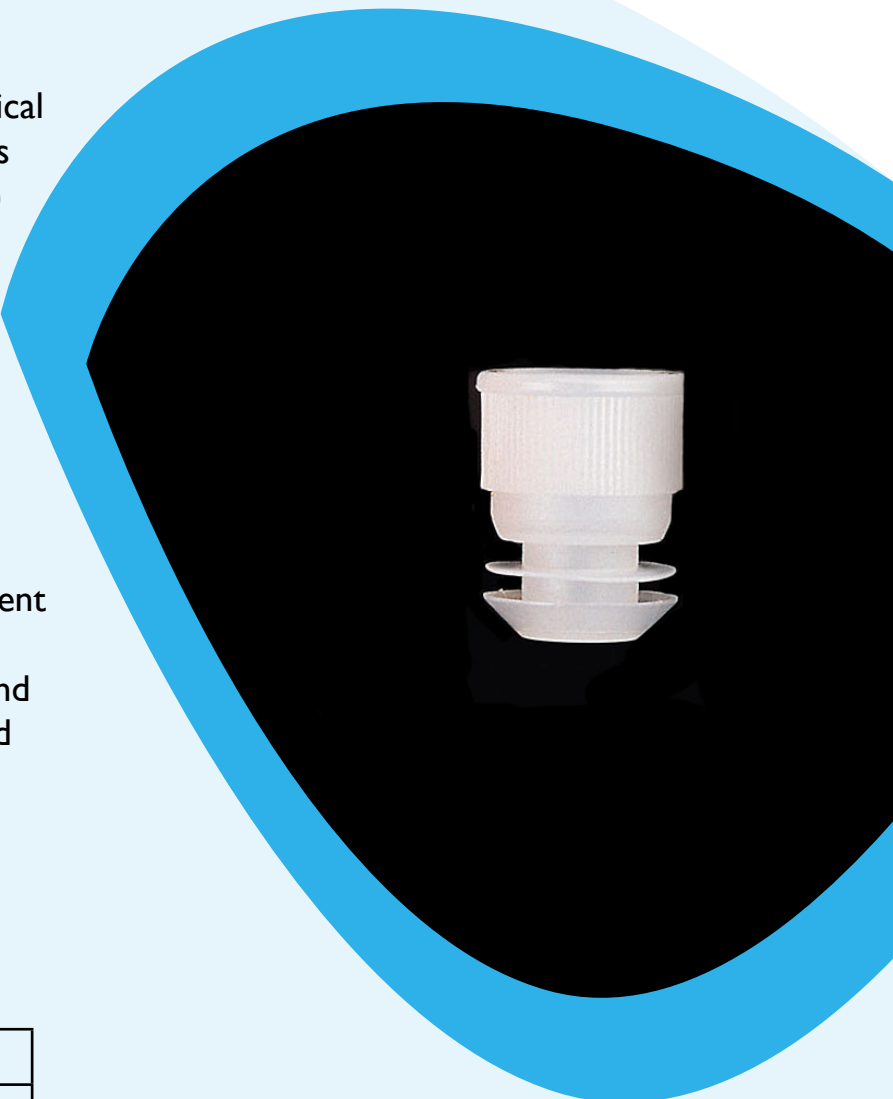

Deltalab Natural Polyethylene Caps for 16mm Conical Tubes (with Flange Plug)

Product Code: 305502

Brand: Deltalab

Ideal for capping and recapping 16mm conical tubes, Deltalab's Natural Polyethylene Caps for 16mm Conical Tubes (with Flange Plug) present significant advantages over other flange caps on the market, which are:

- A larger size, providing a larger surface for finger rest
- Flanges have a large size than on other caps. More space between each flange increases the cap's sealing qualities
- A small internal cavity designed to prevent possible drop spillage
- A raised top for easy-on, easy-off use and to avoid cap deformation from repeated removal
- A ribbed surface.

Specifications:

Colour	Natural
Internal Diameter (mm)	14.50
External Diameter (mm)	17.05
Total Length (mm)	21.77
Material	Polyethylene
Sterility	Non-Sterile
Quantity	2500

Unit 3, Tower Business Park
Warpsgrove Lane
Chalgrove
Oxfordshire
OX44 7XZ