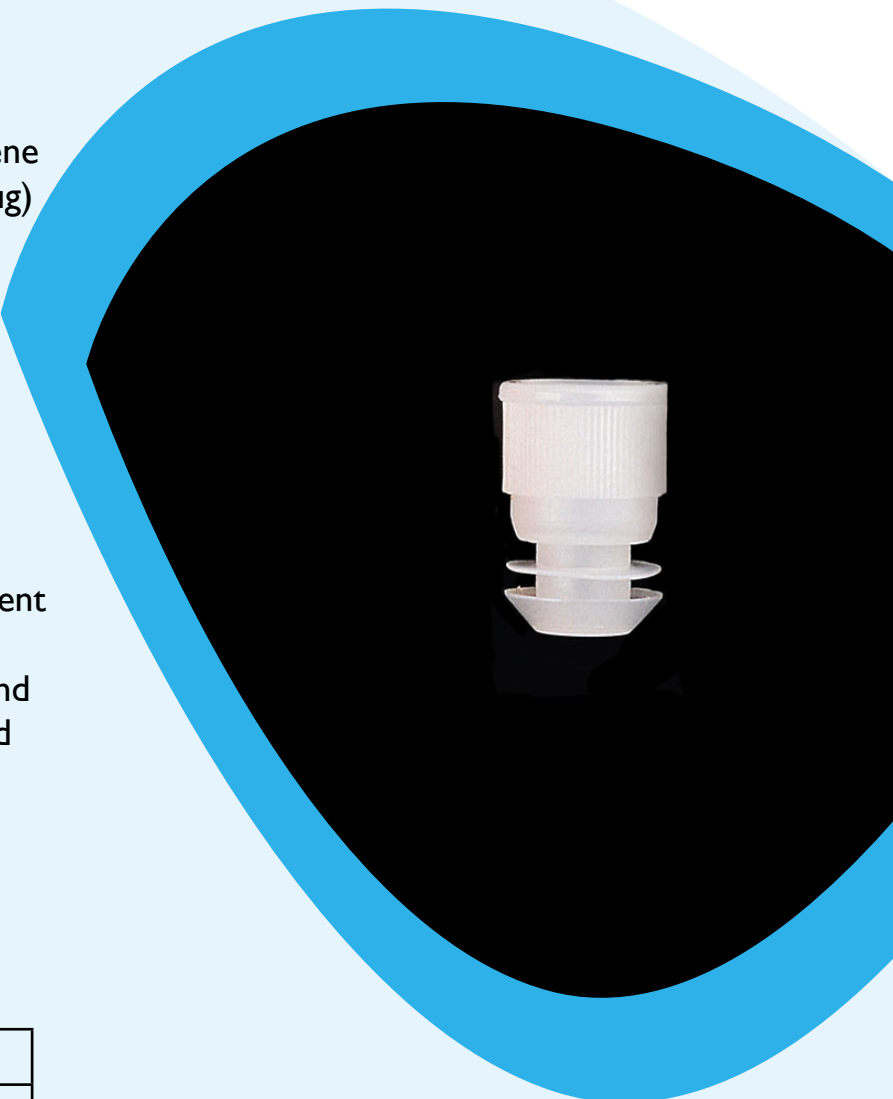

Deltalab Natural Polyethylene Caps for 12 - 13mm Tubes (with Flange Plug)

Product Code: 307102

Brand: Deltalab

Ideal for capping and recapping 12 - 13mm conical tubes, Deltalab's Natural Polyethylene Caps for 12 - 13mm Tubes (with Flange Plug) present significant advantages over other flange caps on the market, which are:

- A larger size, providing a larger surface for finger rest
- Flanges have a large size than on other caps. More space between each flange increases the cap's sealing qualities
- A small internal cavity designed to prevent possible drop spillage
- A raised top for easy-on, easy-off use and to avoid cap deformation from repeated removal
- A ribbed surface.

Specifications:

Colour	Natural
Internal Diameter (mm)	11.25
External Diameter (mm)	13.30
Total Length (mm)	17.40
Material	Polyethylene
Sterility	Non-Sterile
Quantity	2000

Unit 3, Tower Business Park
Warpsgrove Lane
Chalgrove
Oxfordshire
OX44 7XZ