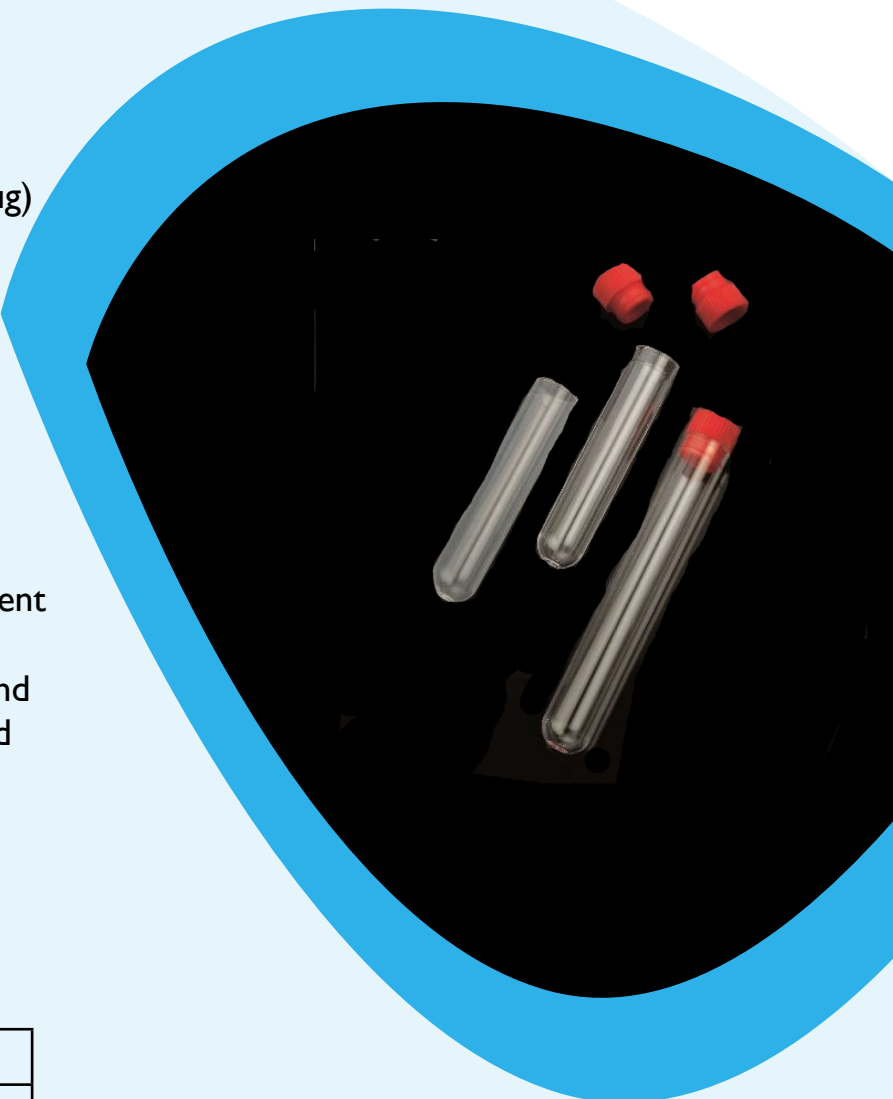

Deltalab Red Polyethylene Caps for 15 - 16mm Tubes (with Flange Plug)

Product Code: 307206

Brand: Deltalab

Ideal for capping and recapping 15 - 16mm conical tubes, Deltalab's Red Polyethylene Caps for 15 - 16mm Tubes (with Flange Plug) present significant advantages over other flange caps on the market, which are:

- A larger size, providing a larger surface for finger rest
- Flanges have a large size than on other caps. More space between each flange increases the cap's sealing qualities
- A small internal cavity designed to prevent possible drop spillage
- A raised top for easy-on, easy-off use and to avoid cap deformation from repeated removal
- A ribbed surface.

Specifications:

Colour	Red
Internal Diameter (mm)	15.40
External Diameter (mm)	17
Total Length (mm)	21.80
Material	Polyethylene
Sterility	Non-Sterile
Quantity	2500

Unit 3, Tower Business Park
Warpsgrove Lane
Chalgrove
Oxfordshire
OX44 7XZ