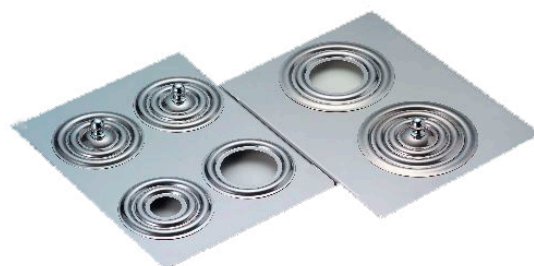

Jeio Tech Open-Ring Cover with One Opening for BW-05 Water Baths (110mm)

Product Code: AAA45524

Brand: Jeio Tech

The Jeio Tech Open-Ring Cover with One Opening for BW-05 Water Baths (110mm) allows beakers or erlenmeyer flasks to be placed directly onto the perforated stainless steel half-shelf adjuster or water tank boom.

By adjusting the ring size for each glassware, liquid loss due to evaporation is minimised.

Suitable for Jeio Tech 3.5 Litre Water Bath (BW-05H), Jeio Tech 3.5 Litre Water Bath (BW-05B), and Jeio Tech 3.5 Litre Water Bath (BW3-05G).

Specifications:

No. of Openings	1
Diameter (mm)	110
Suitable For	BW-05H/BW-05B/BW3-05G

Unit 3, Tower Business Park
Warpsgrove Lane
Chalgrove
Oxfordshire
OX44 7XZ

Tel: (+44) 01865 400321

Email: enquiries@medlinescientific.com