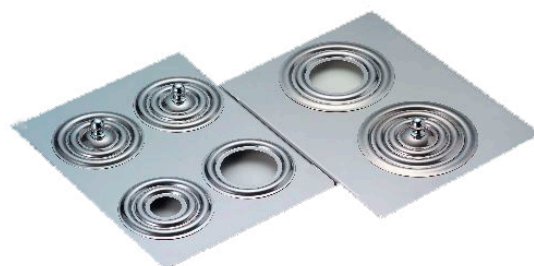

Jeio Tech Open-Ring Cover with One Opening for BW-10 Water Baths (185mm)

Product Code: AAA45526

Brand: Jeio Tech

The Jeio Tech Open-Ring Cover with One Opening for BW-10 Water Baths (185mm) allows beakers or erlenmeyer flasks to be placed directly onto the perforated stainless steel half-shelf adjuster or water tank boom.

By adjusting the ring size for each glassware, liquid loss due to evaporation is minimised.

Suitable for Jeio Tech 11.5 Litre Water Bath (BW-10H), Jeio Tech 11.5 Litre Water Bath (BW-10B), and Jeio Tech 11.5 Litre Water Bath (BW3-10G).

Specifications:

No. of Openings	1
Diameter (mm)	185
Suitable For	BW-10H/BW-10B/BW3-10G

Unit 3, Tower Business Park
Warpsgrove Lane
Chalgrove
Oxfordshire
OX44 7XZ

Tel: (+44) 01865 400321

Email: enquiries@medlinescientific.com