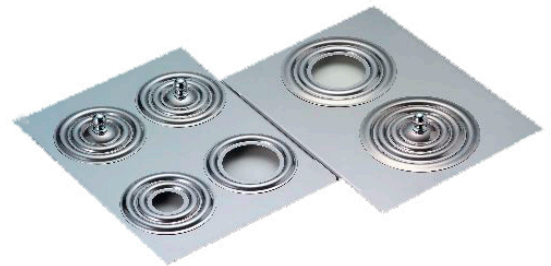

Jeio Tech Open-Ring Cover with Two Openings for BW-05 Water Baths (80mm)

Product Code: AAA45521

Brand: Jeio Tech

The Jeio Tech Open-Ring Cover with Two Openings for BW-05 Water Baths (80mm) allows beakers or erlenmeyer flasks to be placed directly onto the perforated stainless steel half-shelf adjuster or water tank boom.

By adjusting the ring size for each glassware, liquid loss due to evaporation is minimised.

Suitable for Jeio Tech 3.5 Litre Water Bath (BW-05H), Jeio Tech 3.5 Litre Water Bath (BW-05B), and Jeio Tech 3.5 Litre Water Bath (BW3-05G).

Specifications:

No. of Openings	2
Diameter (mm)	80
Suitable For	BW-05H/BW-05B/BW3-05G

Unit 3, Tower Business Park
Warpsgrove Lane
Chalgrove
Oxfordshire
OX44 7XZ

Tel: (+44) 01865 400321

Email: enquiries@medlinescientific.com