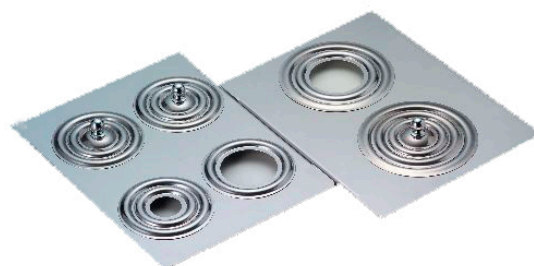

Jeio Tech Open-Ring Cover with Two Openings for BW-10 Water Baths (110mm)

Product Code: AAA45525

Brand: Jeio Tech

The Jeio Tech Open-Ring Cover with Two Openings for BW-10 Water Baths (110mm) allows beakers or erlenmeyer flasks to be placed directly onto the perforated stainless steel half-shelf adjuster or water tank boom.

By adjusting the ring size for each glassware, liquid loss due to evaporation is minimised.

Suitable for Jeio Tech 11.5 Litre Water Bath (BW-10H), Jeio Tech 11.5 Litre Water Bath (BW-10B), and Jeio Tech 11.5 Litre Water Bath (BW3-10G).

Specifications:

No. of Openings	2
Diameter (mm)	110
Suitable For	BW-10H/BW-10B/BW3-10G

Unit 3, Tower Business Park
Warpsgrove Lane
Chalgrove
Oxfordshire
OX44 7XZ

Tel: (+44) 01865 400321

Email: enquiries@medlinescientific.com