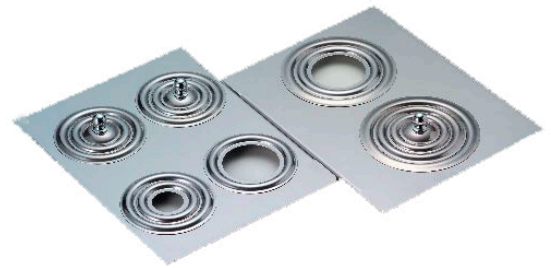

Jeio Tech Open-Ring Cover with Two Openings for BW-20 Water Baths (185mm)

Product Code: AAA45528

Brand: Jeio Tech

The Jeio Tech Open-Ring Cover with Two Openings for BW-20 Water Baths (185mm) allows beakers or erlenmeyer flasks to be placed directly onto the perforated stainless steel half-shelf adjuster or water tank boom.

By adjusting the ring size for each glassware, liquid loss due to evaporation is minimised.

Suitable for Jeio Tech 20 Litre Water Bath (BW-20H), Jeio Tech 20 Litre Water Bath (BW-20B), and Jeio Tech 20 Litre Water Bath (BW3-20G).

Specifications:

No. of Openings	2
Diameter (mm)	185
Suitable For	BW-20H/BW-20B/BW3-20G

Unit 3, Tower Business Park
Warpsgrove Lane
Chalgrove
Oxfordshire
OX44 7XZ

Tel: (+44) 01865 400321

Email: enquiries@medlinescientific.com